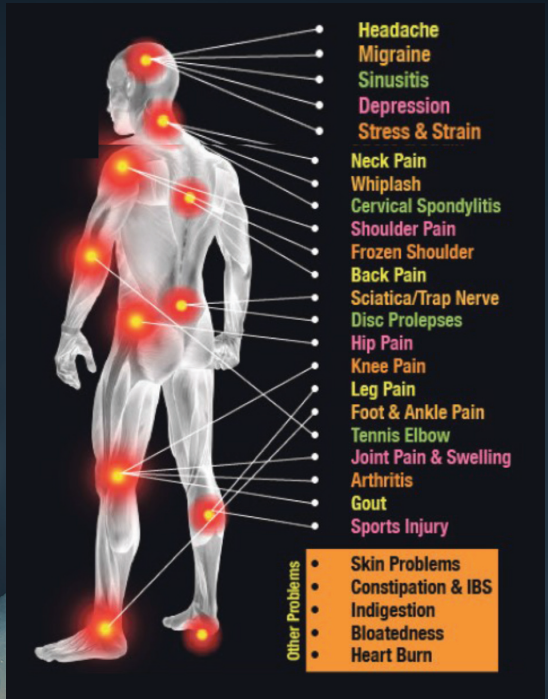

20% DISCOUNT
FOR OCTOBER 2019
on Body Massage & Steam
and on Facials

Quote 1stANN

AYURVEDIC DEEP TISSUE

YOGA@KARMA GARDENS, HATHA, ASHTANGA,
KUNDALINI, CHILDRENS YOGA, THERAPEUTIC YOGA

**NON INTRUSIVE NATURAL HEALTH SERVICES PROMOTING HEALTH &
HAPPINESS THRU NATURAL THERAPIES, LIFESTYLE & ACTIVITIES**